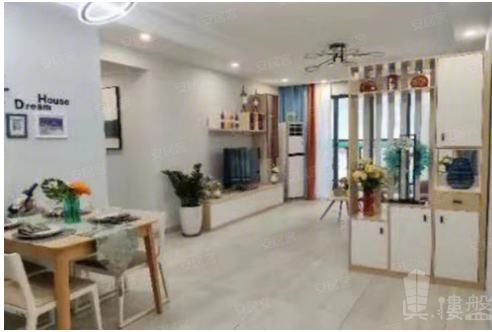

江門寶茵翠亭|首期5萬(減)|鐵路沿線，香港銀行按揭，最新價單

Agent Info

Name: 陳詩雅 Grace
Position: 高級客戶經理
Mobile Phone (852) 91255226
(WhatsApp):

Phone
Number:
Company 大灣區創投

Name:
Company
Phone:

About Us: 我是土生土長廣州人，畢業於廣州設計學院，曾於珠海、深圳及廣州等地工作，熟悉有關城市和人口遷移趨勢，竭誠為閣下服務，尋找到最適合您工作或退休生活的避風塘港灣。大灣區，免費睇樓團，天天出發，珠海、中山、深圳、東莞、惠州、廣州、佛山、肇慶、江門。